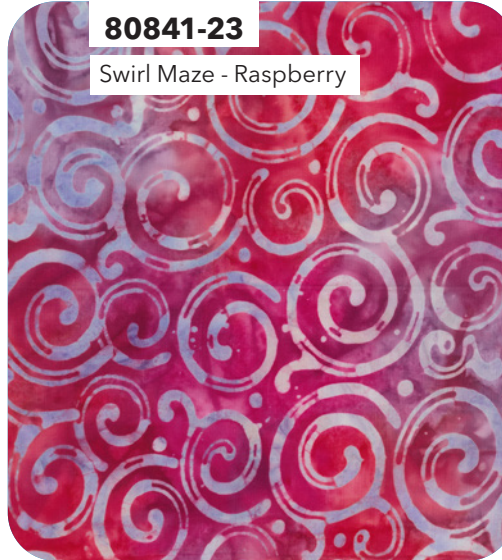

Quilter's Guide to the Galaxy

By Scott Flanagan of 4th & Main Designs

Berries

ESSENTIALS

80844-62

Galaxy Ribbons - Turquoise

80841-61

Swirl Maze - Caribbean

Quilter's Guide to the Galaxy

By Scott Flanagan of 4th & Main Designs

Pomegranate

ESSENTIALS

80843-24

Dots & Floral - Red

80843-11

Dots & Floral - Vanilla

81000-830

81000-282

81000-240

80842-27

Starburst - Plum Berry

80841-23

Swirl Maze - Raspberry

81300-27

81600-28

81300-86

80845-81

Fireworks - Lilac

80845-24

Fireworks - Red

80841-84

Swirl Maze - Amethyst