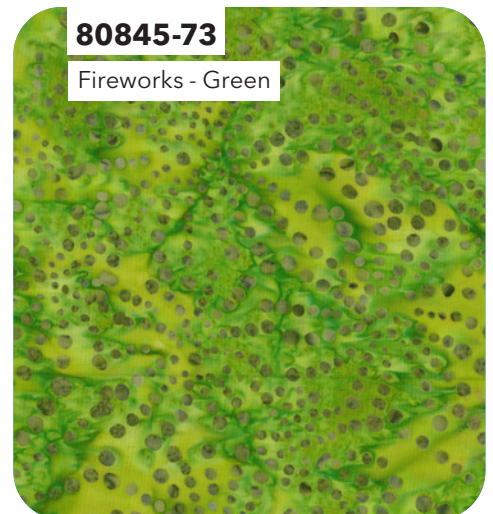

Quilter's Guide to the Galaxy

By Scott Flanagan of 4th & Main Designs

Pomegranate

ESSENTIALS

80843-24

Dots & Floral - Red

80843-11

Dots & Floral - Vanilla

81600-28

81300-86

80845-81

Fireworks - Lilac

80845-24

Fireworks - Red

80841-84

Swirl Maze - Amethyst

Quilter's Guide to the Galaxy | Entire Collection 24 pcs, 3 colorways
Shipping August 2022 | Order by March 25 2022 | Scale approx. 40%
January 2022 Release

Quilter's Guide to the Galaxy

By Scott Flanagan of 4th & Main Designs

Tropical

ESSENTIALS

Quilter's Guide to the Galaxy | Entire Collection 24 pcs, 3 colorways
Shipping August 2022 | Order by March 25 2022 | Scale approx. 40%
January 2022 Release