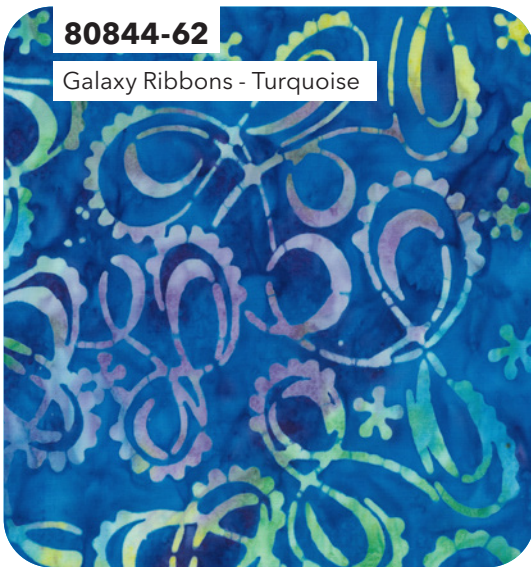

Quilter's Guide to the Galaxy

By Scott Flanagan of 4th & Main Designs

Berries

ESSENTIALS

80844-62

Galaxy Ribbons - Turquoise

80841-61

Swirl Maze - Caribbean

81000-422

81600-61

81600-62

80842-61

Starburst - Caribbean

80841-22

Swirl Maze - Pretty in Pink

80840-84

Fireworks - Turquoise

80840-62

Square Maze - Turquoise

Quilter's Guide to the Galaxy | Entire Collection 24 pcs, 3 colorways
Shipping August 2022 | Order by March 25 2022 | Scale approx. 40%
January 2022 Release

Quilter's Guide to the Galaxy

By Scott Flanagan of 4th & Main Designs

Pomegranate

ESSENTIALS

80843-24

Dots & Floral - Red

80843-11

Dots & Floral - Vanilla