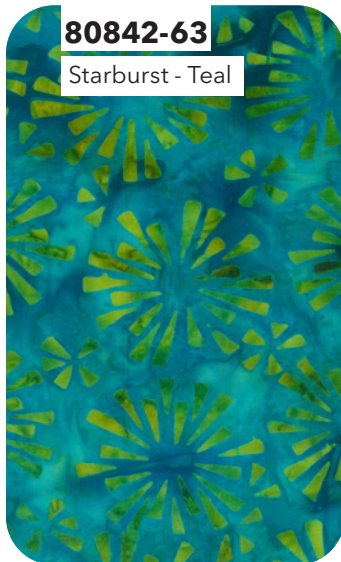

Quilter's Guide to the Galaxy

By Scott Flanagan of 4th & Main Designs

Tropical

ESSENTIALS

Quilter's Guide to the Galaxy | Entire Collection 24 pcs, 3 colorways
Shipping August 2022 | Order by March 25 2022 | Scale approx. 40%
January 2022 Release