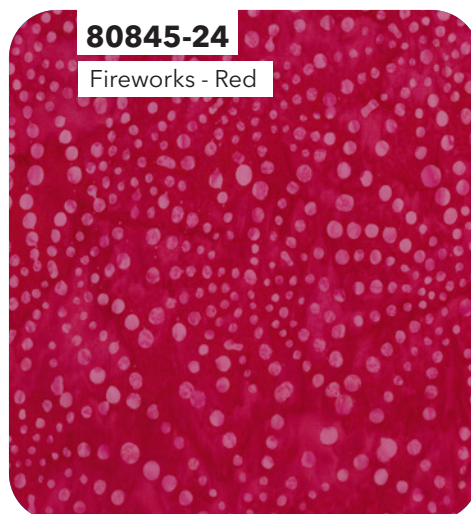

Quilter's Guide to the Galaxy

By Scott Flanagan of 4th & Main Designs

Pomegranate

ESSENTIALS

80843-24

Dots & Floral - Red

80843-11

Dots & Floral - Vanilla

81600-28

81300-86

80845-81

Fireworks - Lilac

80845-24

Fireworks - Red

80841-84

Swirl Maze - Amethyst

Quilter's Guide to the Galaxy | Entire Collection 24 pcs, 3 colorways
Shipping August 2022 | Order by March 25 2022 | Scale approx. 40%
January 2022 Release

Quilter's Guide to the Galaxy

By Scott Flanagan of 4th & Main Designs