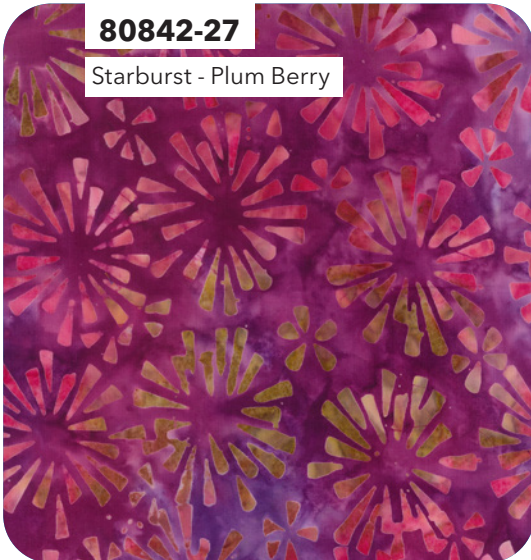

Quilter's Guide to the Galaxy

By Scott Flanagan of 4th & Main Designs

Berries

ESSENTIALS

80844-62

Galaxy Ribbons - Turquoise

80841-61

Swirl Maze - Caribbean

Fireworks - Turquoise

80840-62

Square Maze - Turquoise

Quilter's Guide to the Galaxy | Entire Collection 24 pcs, 3 colorways
Shipping August 2022 | Order by March 25 2022 | Scale approx. 40%
January 2022 Release

Quilter's Guide to the Galaxy

By Scott Flanagan of 4th & Main Designs

Pomegranate

ESSENTIALS

80843-24

Dots & Floral - Red

80843-11

Dots & Floral - Vanilla

81000-830

81000-282

81000-240

80842-27

Starburst - Plum Berry

80841-23

Swirl Maze - Raspberry

81300-27