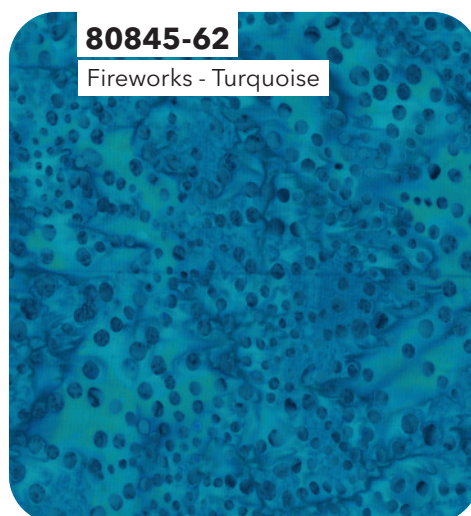

Square Maze - Amethyst

81300-83

81000-860

81600-47

81300-32

80845-91

Fireworks - Dove

80845-62

Fireworks - Turquoise

80840-62

Square Maze - Turquoise

Quilter's Guide to the Galaxy | Entire Collection 24 pcs, 3 colorways
Shipping August 2022 | Order by March 25 2022 | Scale approx. 40%
January 2022 Release

Quilter's Guide to the Galaxy

By Scott Flanagan of 4th & Main Designs

Pomegranate

ESSENTIALS

80843-24

Dots & Floral - Red

80843-11

Dots & Floral - Vanilla