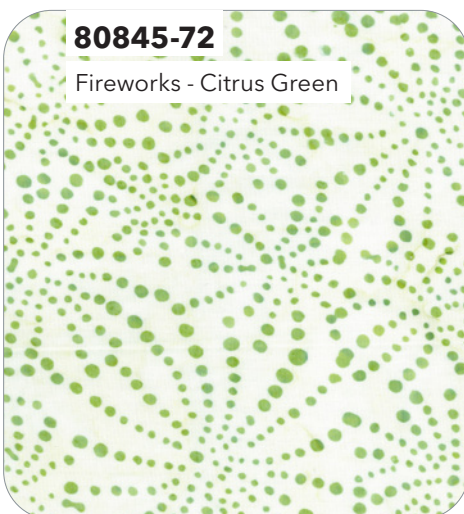

Quilter's Guide to the Galaxy

By Scott Flanagan of 4th & Main Designs

Pomegranate

ESSENTIALS

80843-24

Dots & Floral - Red

80843-11

Dots & Floral - Vanilla

81600-28

81300-86

80845-81

Fireworks - Lilac

80845-24

Fireworks - Red

80841-84

Swirl Maze - Amethyst

Quilter's Guide to the Galaxy | Entire Collection 24 pcs, 3 colorways
Shipping August 2022 | Order by March 25 2022 | Scale approx. 40%
January 2022 Release

Quilter's Guide to the Galaxy

By Scott Flanagan of 4th & Main Designs

Tropical

ESSENTIALS

Quilter's Guide to the Galaxy | Entire Collection 24 pcs, 3 colorways
Shipping August 2022 | Order by March 25 2022 | Scale approx. 40%
January 2022 Release