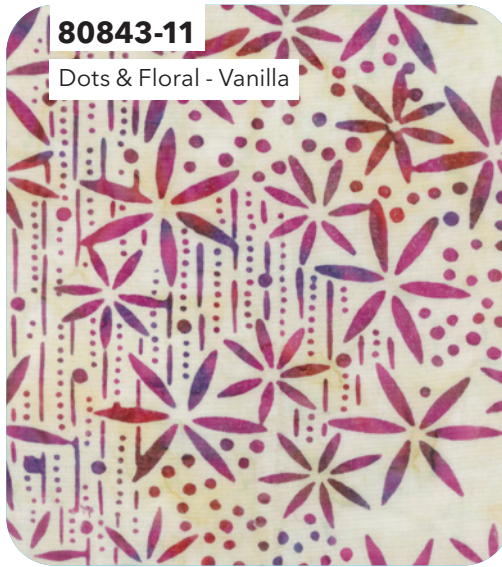

Fireworks - Turquoise

80840-62

Square Maze - Turquoise

Quilter's Guide to the Galaxy | Entire Collection 24 pcs, 3 colorways
Shipping August 2022 | Order by March 25 2022 | Scale approx. 40%
January 2022 Release

Quilter's Guide to the Galaxy

By Scott Flanagan of 4th & Main Designs

Pomegranate

ESSENTIALS

80843-24

Dots & Floral - Red

80843-11

Dots & Floral - Vanilla

81000-830

81000-282

81000-240

80842-27

Starburst - Plum Berry

80841-23

Swirl Maze - Raspberry

81300-27