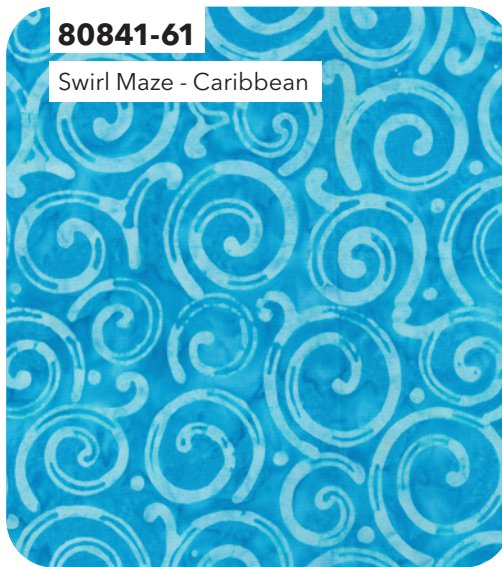

Quilter's Guide to the Galaxy

By Scott Flanagan of 4th & Main Designs

Berries

ESSENTIALS

80844-62

Galaxy Ribbons - Turquoise

80841-61

Swirl Maze - Caribbean

81000-422

81600-61

81600-62

80842-61

Starburst - Caribbean

80841-22

Swirl Maze - Pretty in Pink

80840-84

Fireworks - Turquoise

80840-62

Square Maze - Turquoise

Quilter's Guide to the Galaxy | Entire Collection 24 pcs, 3 colorways
Shipping August 2022 | Order by March 25 2022 | Scale approx. 40%
January 2022 Release

Quilter's Guide to the Galaxy

By Scott Flanagan of 4th & Main Designs

Pomegranate

ESSENTIALS

80843-24

Dots & Floral - Red

80843-11

Dots & Floral - Vanilla