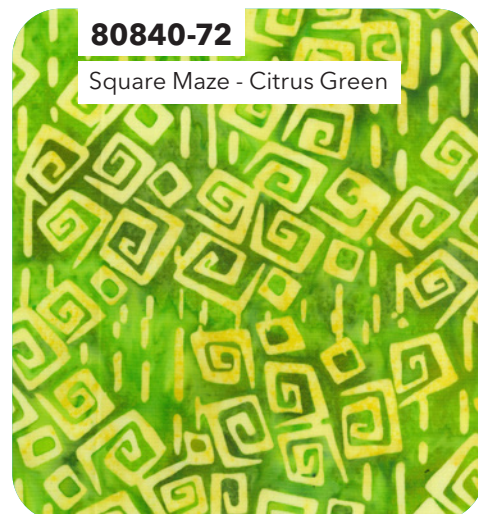

81000-830

81000-282

81000-240

80842-27

Starburst - Plum Berry

80841-23

Swirl Maze - Raspberry

81300-27

81600-28

81300-86

80845-81

Fireworks - Lilac

80845-24

Fireworks - Red

80841-84

Swirl Maze - Amethyst

Quilter's Guide to the Galaxy | Entire Collection 24 pcs, 3 colorways
Shipping August 2022 | Order by March 25 2022 | Scale approx. 40%
January 2022 Release

Quilter's Guide to the Galaxy

By Scott Flanagan of 4th & Main Designs

Tropical

ESSENTIALS

Quilter's Guide to the Galaxy | Entire Collection 24 pcs, 3 colorways
Shipping August 2022 | Order by March 25 2022 | Scale approx. 40%
January 2022 Release